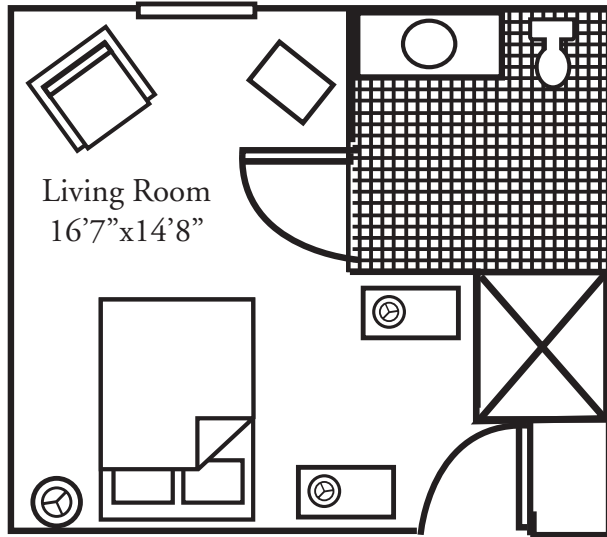

Unit Plans

Memory Care

Standard Interior

Standard Exterior

Large/Bay Window

Sunroom Suite

This is an Equal Housing Opportunity Community which adheres to all State and Federal Fair Housing Laws.